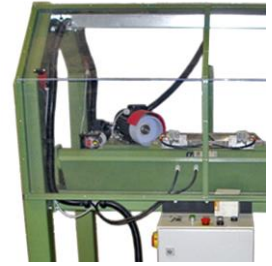

MORSØ

Automatic Knife Grinder

Automatically operated

Floor Model

Ideal machine for sharpening Morsø knives

- ▼ Exact knife grinding
- ▼ Dry grinding
- ▼ Hollow grinding
- ▼ Built to last
- ▼ CE approved

MORSØ Automatic Knife Grinder is an automatically operated grinding machine, designed for sharpening your Morsø blades to perfection. After the grinding process the edge must be set manually, but this is done while the Morsø Automatic Knife Grinder is preparing a second set.

SPECIFICATION

1 pair of knives
150 mm
2,800 rpm
Three phase 380 V, 1.1 kW
6 bar
2 pcs

1,600 x 1,200 x 1,700 mm
250 kilos

The main features of the MORSØ Automatic Knife Grinder are:

- Floor model – automatically operated.
- Preset angle for hollow grind.
- Dry grinding.
- Automatic adjustable forward movement of the grinding wheel.
- Consistency in speed.
- Safety switch on protection cover.
- Programmable controller.
- Built to last.
- CE approved.

MORSØ Automatic Knife Grinder is delivered with:

- Two grinding wheels No. 101 (One fitted on the machine).
- One oil stone for manually setting of the edge, No. 102.
- One water stone for removing the burrs, No. 103.
- One diamond trueing up for cleaning the grinding wheel.
- Adaptors to increase the height of your Morsø blades.
- Emergency stop.
- Safety switch.